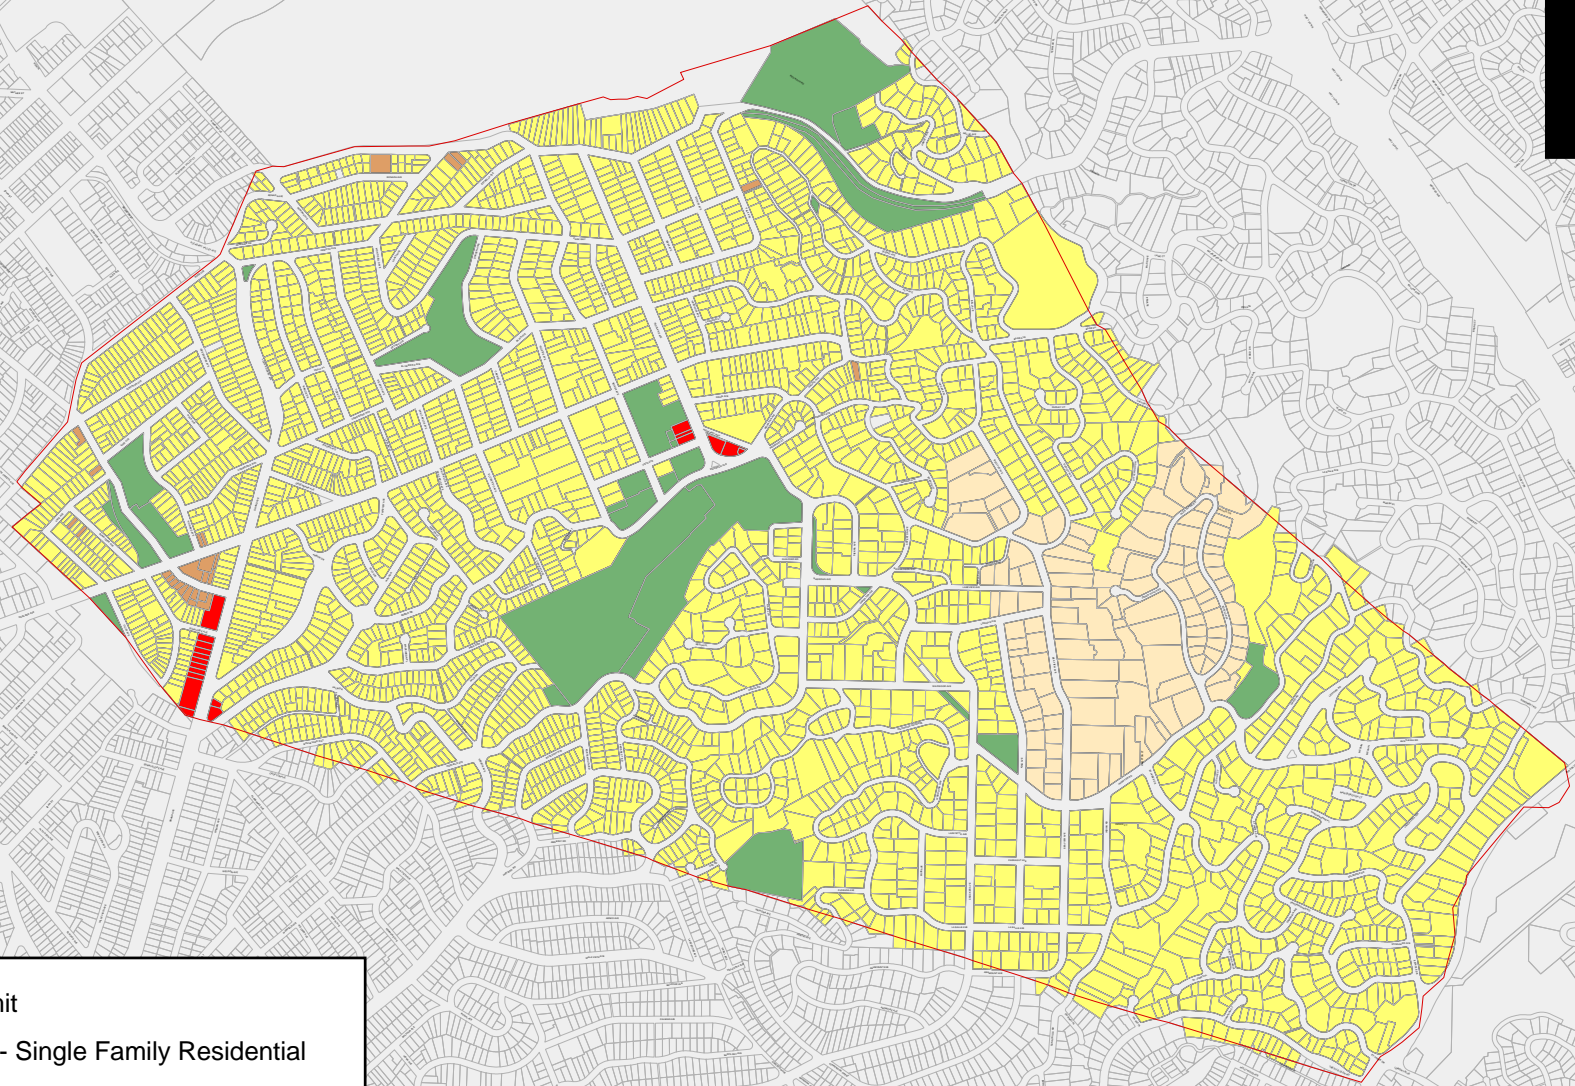

# City of Piedmont Zoning Map

# P

- City Limit
- Zone A - Single Family Residential
- Zone B - Public Facilities
- Zone C - Multi-Family Residential
- Zone D - Mixed Use and Commercial
- Zone E - Estate Residential